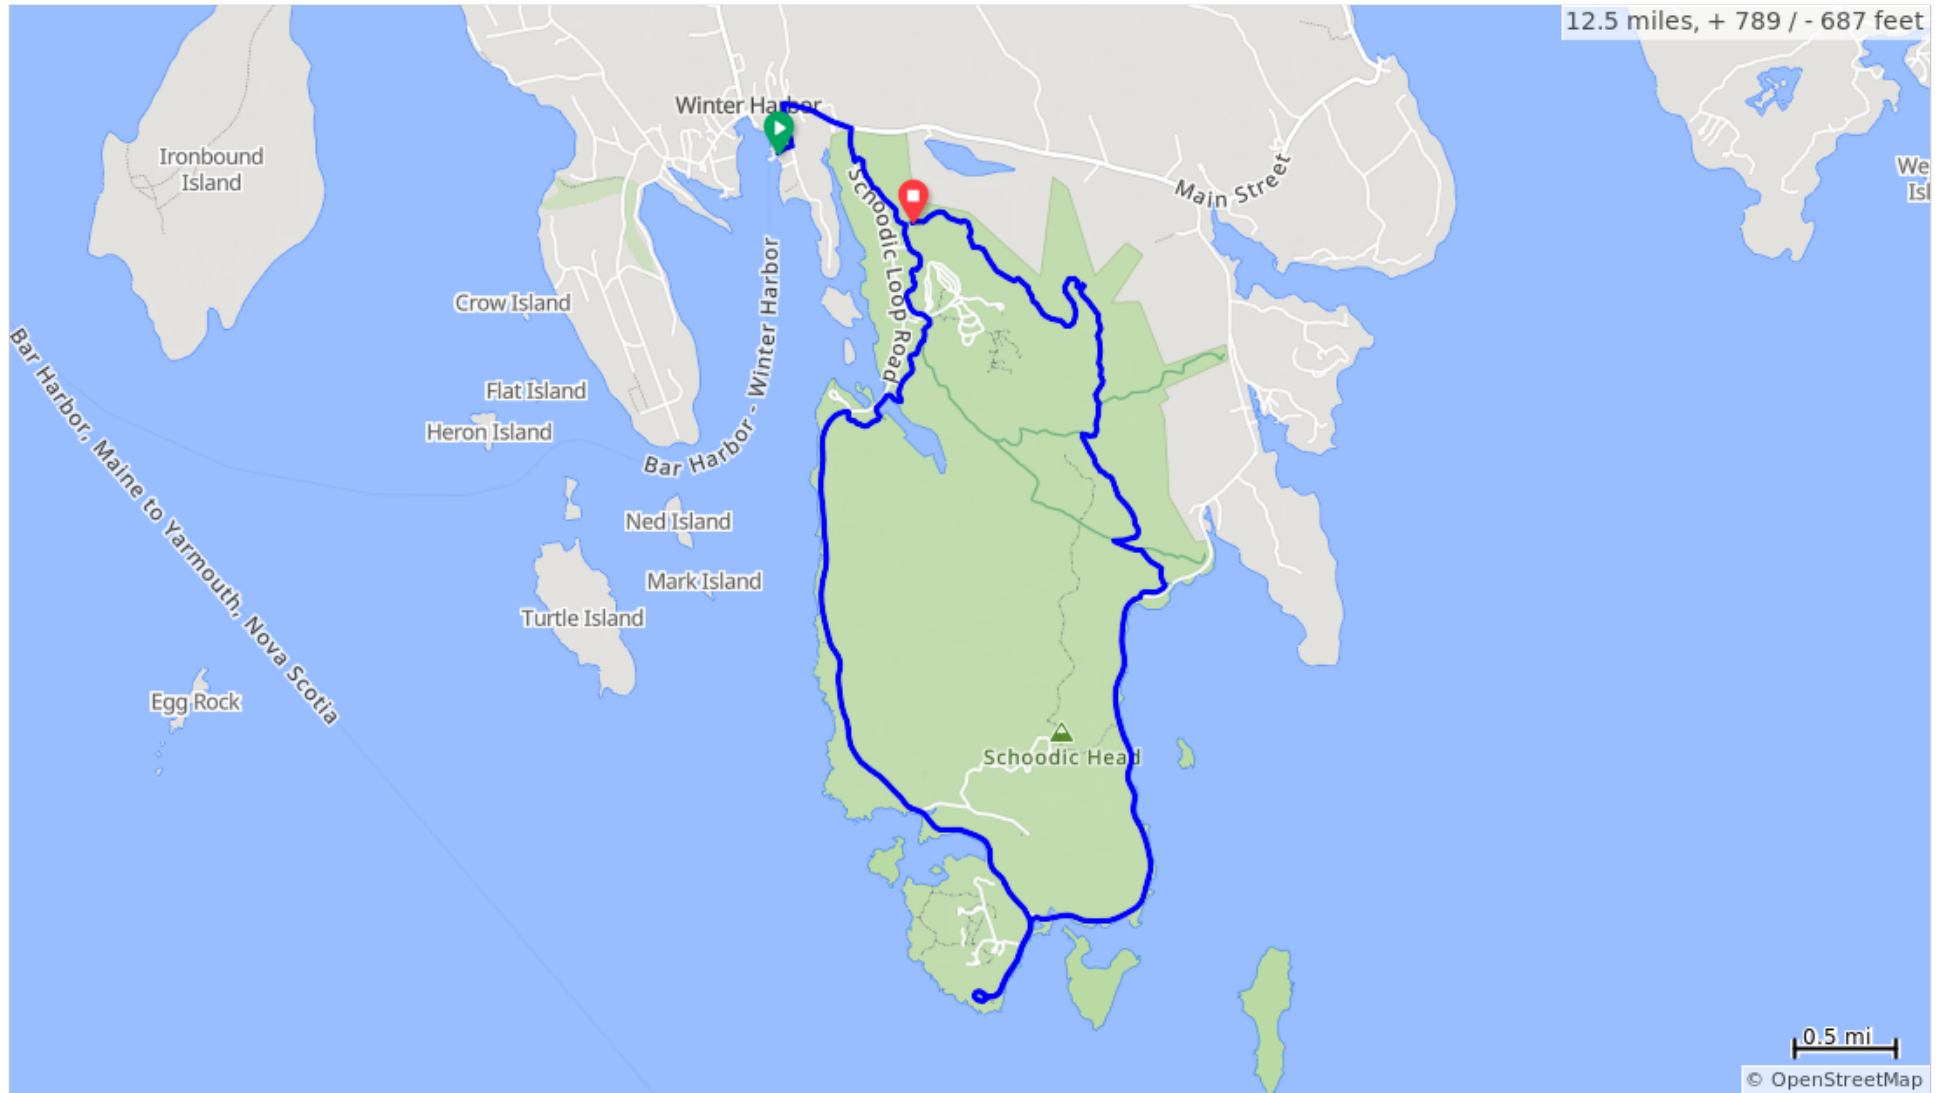

ME 2 Schoodic Point and Loop Road

12.5 miles, + 789 / - 687 feet

0.5 mi
© OpenStreetMap